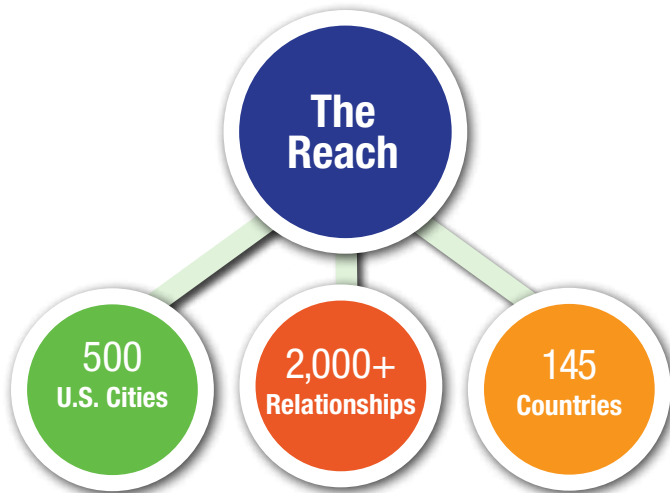

The Impact

Percentage of members who reported on exchanges in this area last year