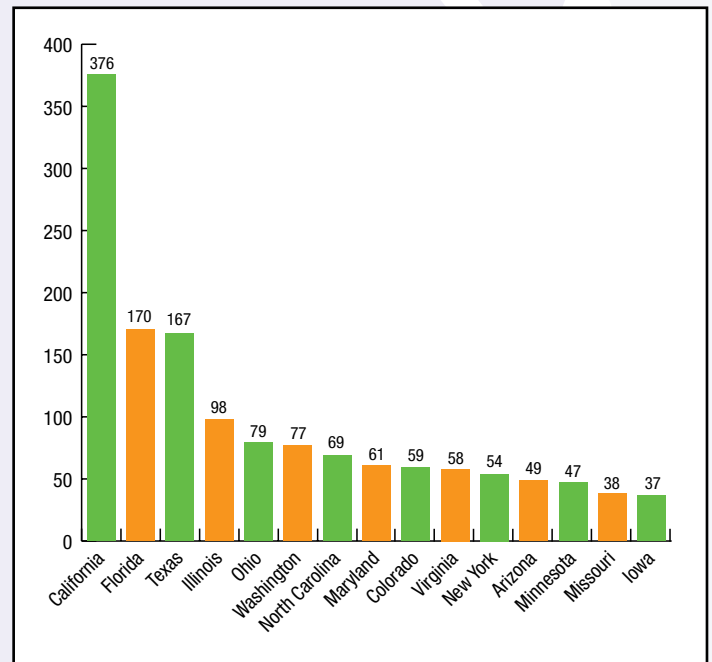

Sister City Partnerships by U.S. State