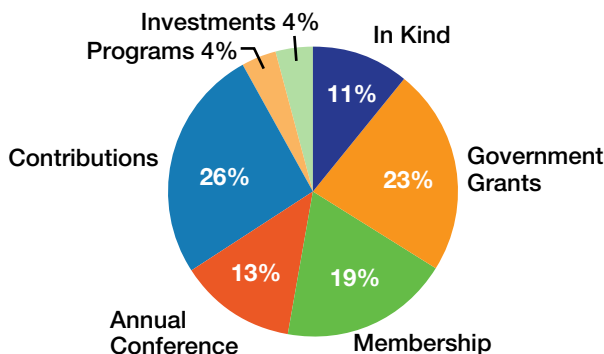

Thanks a million to all of you for your strong dedication and continued financial commitment to Sister Cities International. With your help, we are well positioned for the next 60 years.

UNIFIED INVESTMENT PORTFOLIO

Sincerely,

Tim Quigley
Chairman of the Board of Directors

2016 INCOME \$1,818,531

2016 EXPENSES \$1,789,386

Thank You to Our Global Leaders Circle

The Sister Cities International Global Leaders Circle consists of people and organizations who have financially invested in Sister Cities International's mission. With their commitment, we are able to foster the next generation of citizen diplomats, support partnerships in underserved areas like the Middle East and North Africa, and help communities across the U.S. build cultural, educational, and economic ties with others around the world. We are grateful for their support, and their dedication to helping achieve our mission of peace through mutual respect, understanding, and cooperation.