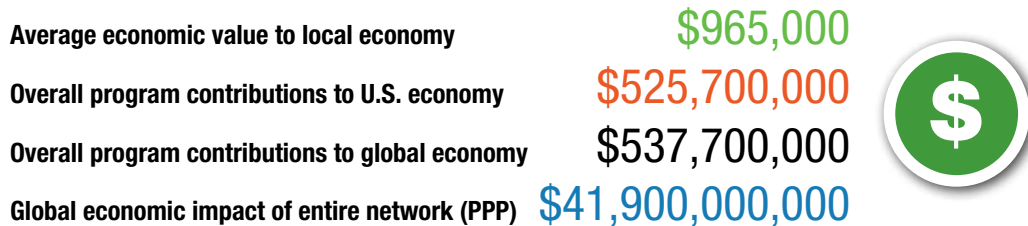

The Impact

Percentage of members who reported on exchanges in this area last year