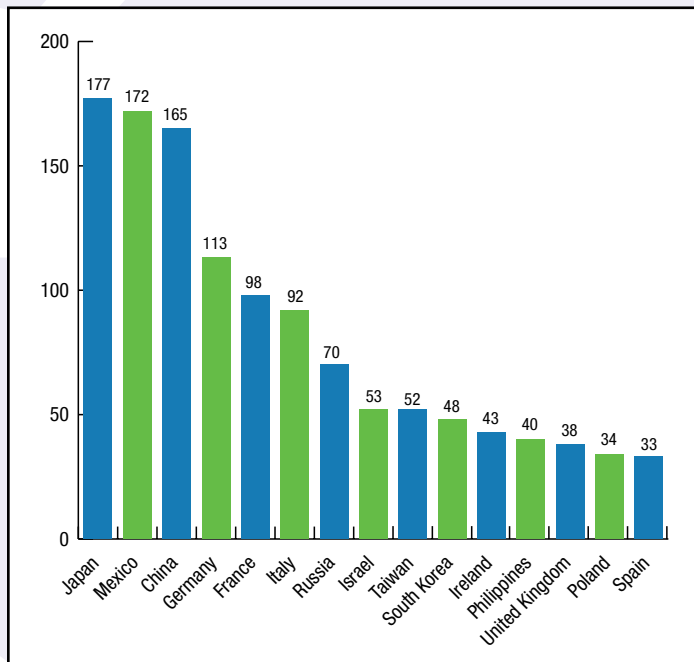

U.S. State	Members	Partners
Alabama	4	35
Alaska	2	7
Arizona	12	49
Arkansas	5	11
California	82	376
Colorado	15	59
Connecticut	4	11
Delaware	2	8
District Of Columbia	1	15
Florida	37	170
Georgia	4	25
Hawaii	1	28
Idaho	3	4
Illinois	38	98
Indiana	11	27
Iowa	15	37
Kansas	6	11
Kentucky	10	25
Maine	2	5
Maryland	13	61
Massachusetts	7	31
Michigan	8	19
Minnesota	18	47

U.S. State	Members	Partners
Missouri	5	38
Montana	2	3
Nebraska	5	8
Nevada	2	8
New Hampshire	1	8
New Jersey	5	24
New Mexico	6	26
New York	15	54
North Carolina	22	69
Ohio	18	79
Oklahoma	6	23
Oregon	12	30
Pennsylvania	6	36
South Carolina	8	18
South Dakota	2	6
Tennessee	6	26
Texas	26	167
Utah	2	10
Vermont	2	6
Virginia	16	58
Washington	15	77
West Virginia	1	2
Wisconsin	12	36

Sister City Partnerships by Country/Region