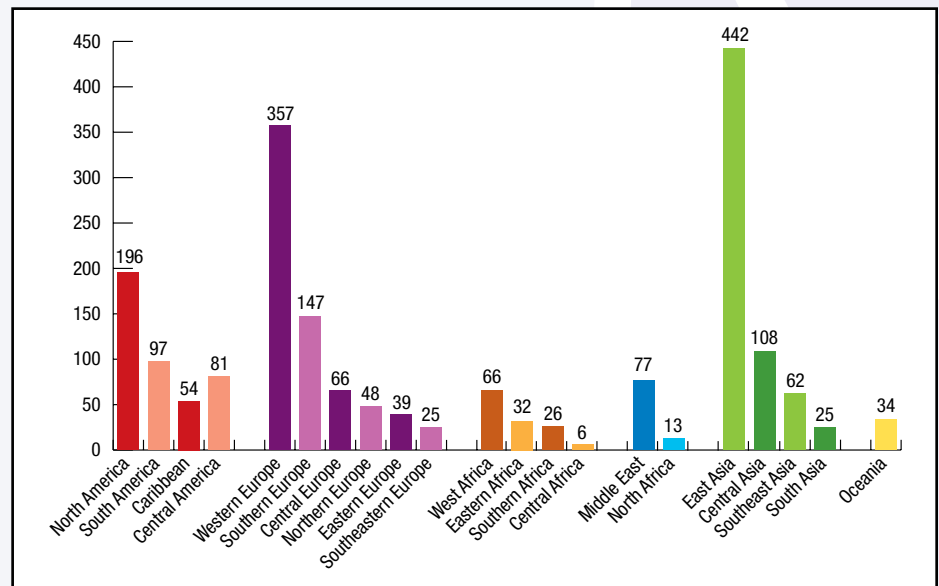

Sister City Partnerships by Region