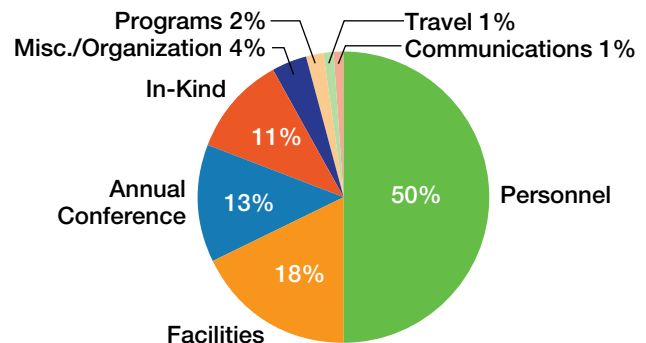

Thanks a million to all of you for your strong dedication and continued financial commitment to Sister Cities International. With your help, we are well positioned for the next 60 years.

UNIFIED INVESTMENT PORTFOLIO

Sincerely,

Tim Quigley
Chairman of the Board of Directors

2016 INCOME \$1,818,531

2016 EXPENSES \$1,789,386

Thank You to Our Global Leaders Circle

The Sister Cities International Global Leaders Circle consists of people and organizations who have financially invested in Sister Cities International's mission. With their commitment, we are able to foster the next generation of citizen diplomats, support partnerships in underserved areas like the Middle East and North Africa, and help communities across the U.S. build cultural, educational, and economic ties with others around the world. We are grateful for their support, and their dedication to helping achieve our mission of peace through mutual respect, understanding, and cooperation.